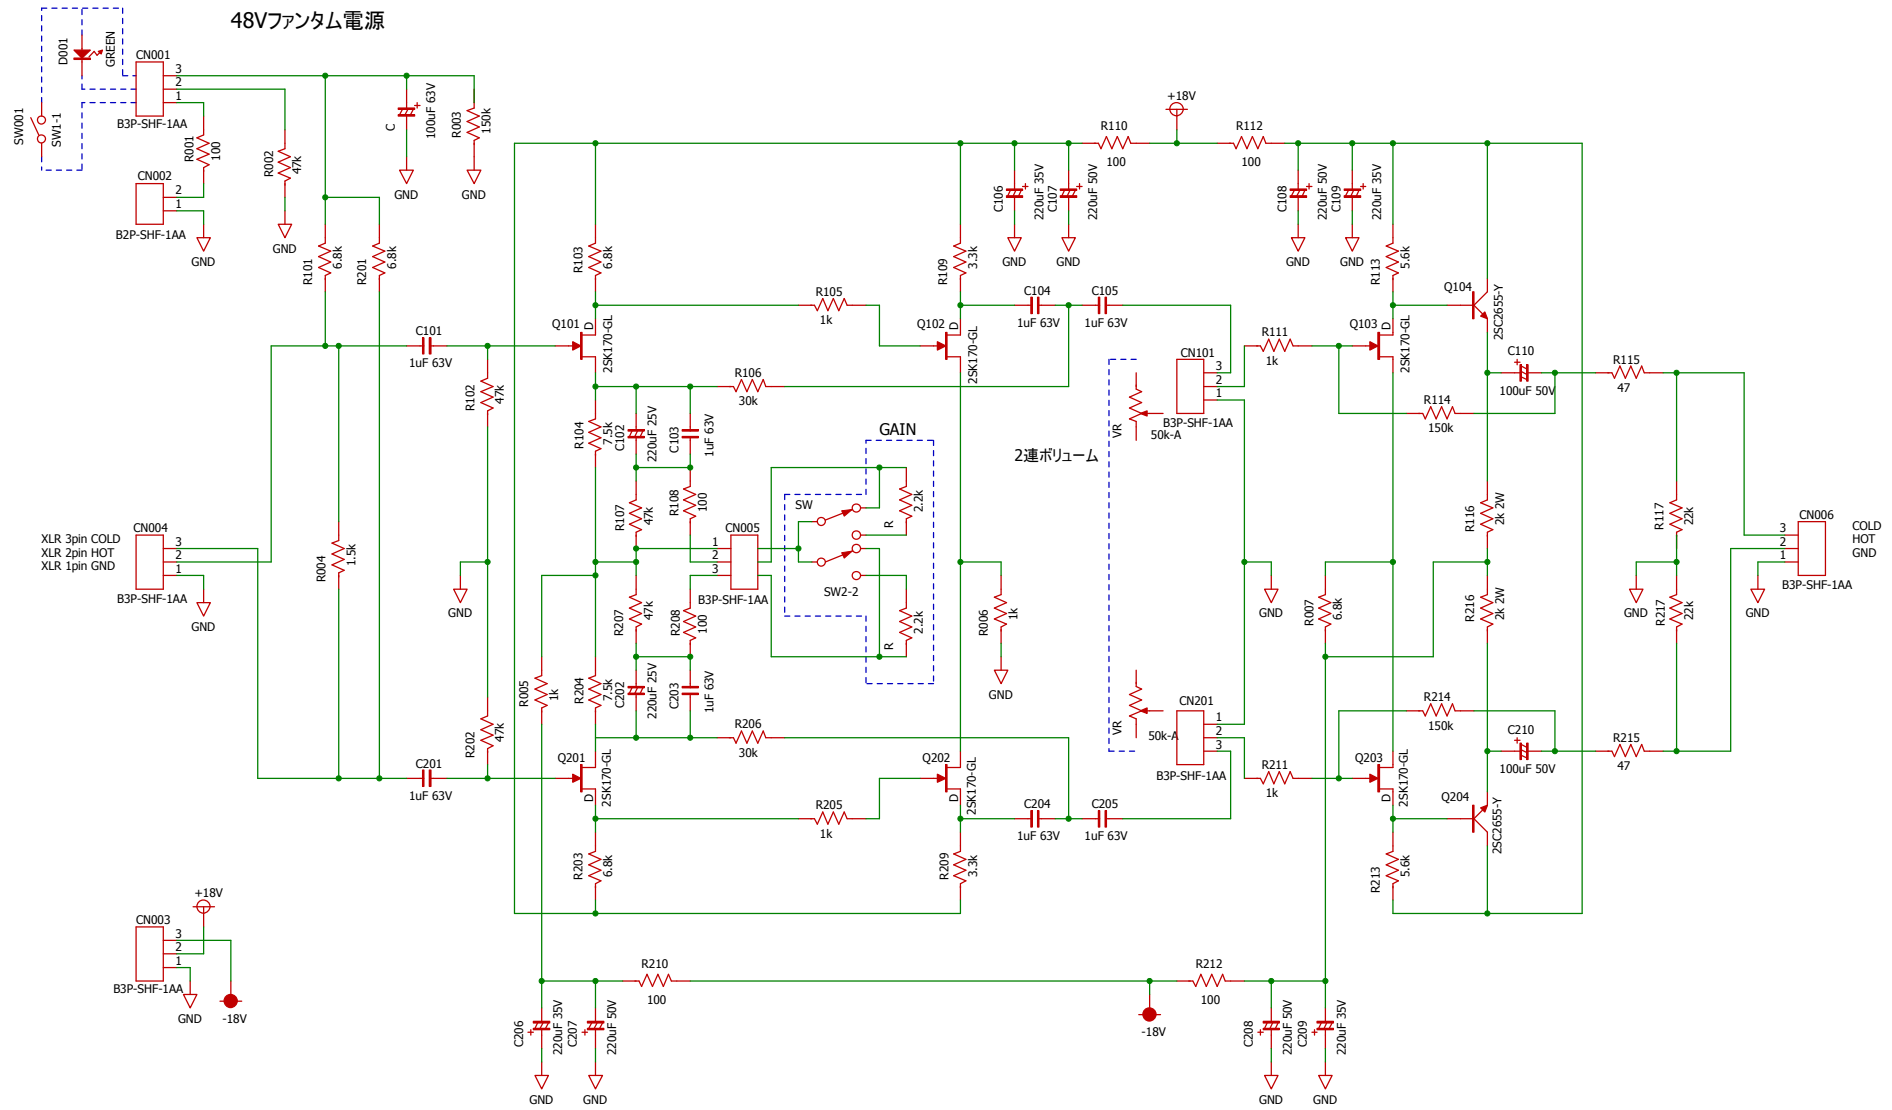

2SK30 S-G-D (Bottom View)

2SK170 D-G-S (Bottom View)

2SC2655 E-C-B (Bottom View)

(c) COPYRIGHT TYLAB T.YAsui 2012

| | |
|-------|--|
| Title | Microphone ALL BALANCED PreAmp. AMP SubBoard |
| TYLAB | 2012/03/03 Rev. 01 1 / 1 |